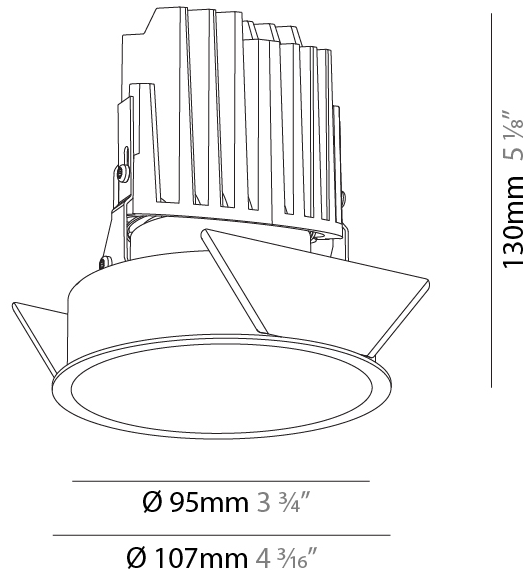

GENERAL

Series: Bioniq
Subseries: Bioniq Round Deep
Brand: Prolicht
Division: Architectural
Mounting Type: Recessed
Mounting Location: Ceiling
Subcategory: Downlight

PHYSICAL

Shape: Round
Diameter (mm): 107
Diameter (in): 4 3/16
Height (mm): 130
Height (in): 5 1/8
Ceiling Thickness (mm): 10 / 12.5 / 15
Ceiling Thickness (in): 3/8 or 1/2 or 9/16
Min. Recessing Depth (mm): 150
Min. Recessing Depth (in): 5 7/8
Light Distribution: Downlight
Weight (kg): 0.506
Weight (lbs): 1.12
Fixture Finish: SSR / BKV / CWI / CRY / HAB / UFT / ITA / RUA / FTG / MYG / LOD / PUS / FRO / FUP / KIA / POP / BLS / SPG / MEY / GOH / GUM / CHC / COM / ABZ / JAG / OBR / MOS / ROR
Fixture Material: Aluminum Die Cast
Cut-out Measurements: 98mm / 3 7/8"

ELECTRICAL

Lamp Type: LED (Zhaga Standard)
Total Output Wattage (W): 15
Dimming: Dali Dimming
Driver Included: No
Driver Location: Recessed Housing
Driver Type: Constant Current - 120Vac
Housing: See components
Input Voltage (V): 120
Constant Current (MA): 350

LED

Number of LEDs: 1
Color Temperature (°K): Warm Dim
Max. Delivered Lumen (lm): 760
Nominal Lumen (lm): 1140
CRI: >90 CRI

OPTICAL

Reflector: 20 / 40 / 60

RATINGS AND CERTIFICATIONS

Certified By: Certified for North American Standards
IP rating: IP20

PROJECT
TYPE
SPECIFIER
QUANTITY
DATE