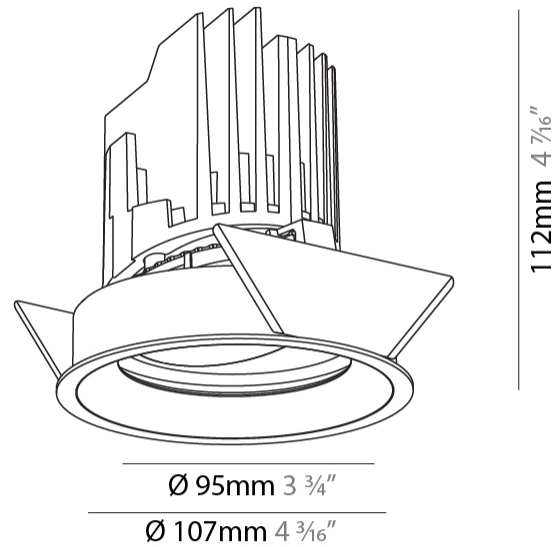

GENERAL

Series: Bioniq
 Subseries: Bioniq Round Adjustable
 Brand: Prolight
 Division: Architectural
 Mounting Type: Recessed
 Mounting Location: Ceiling
 Subcategory: Downlight

PHYSICAL

Shape: Round
 Diameter (mm): 107
 Diameter (in): 4 3/16
 Height (mm): 112
 Height (in): 4 7/16
 Ceiling Thickness (mm): 10 / 12.5 / 15
 Ceiling Thickness (in): 3/8 or 1/2 or 9/16
 Min. Recessing Depth (mm): 130
 Min. Recessing Depth (in): 5 1/8
 Light Distribution: Adjustable / Downlight
 Weight (kg): 0.47
 Weight (lbs): 1.04
 Fixture Finish: SSR / BKV / CWI / CRY / HAB / UFT / ITA / RUA / FTG / MYG / LOD / PUS / FRO / FUP / KIA / POP / BLS / SPG / MEY / GOH / GUM / CHC / COM / ABZ / JAG / OBR / MOS / ROR
 Fixture Material: Aluminum Die Cast
 Cut-out Measurements: 98mm / 3 7/8"

OPTICAL

Reflector°: 10
 Optic°: Lens Pack - No Lens
 Adjustability: Rotational 355°; Tilt 30°

RATINGS AND CERTIFICATIONS

Certified By: Certified for North American Standards
 IP rating: IP20

	98mm 3 7/8"	130mm 5 1/8"	10 15mm 3/8" 9/16"	30°	355°	
A						