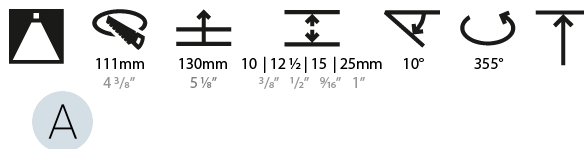

PHYSICAL

Shape: Round
Diameter (mm): 107
Diameter (in): 4 3/16
Height (mm): 112
Height (in): 4 7/16
Ceiling Thickness (mm): 10 / 12.5 / 15 / 25
Ceiling Thickness (in): 3/8 or 1/2 or 9/16 or 1
Min. Recessing Depth (mm): 130
Min. Recessing Depth (in): 5 1/8
Light Distribution: Adjustable / Downlight
Weight (kg): 0.609
Weight (lbs): 1.34
Fixture Finish: SSR / BKV / CWI / CRY / HAB / UFT / ITA / RUA / FTG / MYG / LOD / PUS / FRO / FUP / KIA / POP / BLS / SPG / MEY / GOH / GUM / CHC / COM / ABZ / JAG / OBR / MOS / ROR
Fixture Material: Aluminum Die Cast
Cut-out Measurements: Ø 111mm / 4 3/8"
Upon Request: Unique Ceiling Thickness

ELECTRICAL

Lamp Type: LED (Zhaga Standard)
Input Wattage (W): 16.5
Total Output Wattage (W): 14.7
Dimming: Dali Dimming
Driver Included: No
Driver Location: Recessed Housing
Driver Type: Constant Current - 120Vac
Driver Class: Class 2
Housing: See Components
Input Voltage (V): 120
Constant Current (MA): 350

LED

Number of LEDs: 1
Max. Delivered Lumen (lm): 770
Nominal Lumen (lm): 1140
CRI: >90 CRI
Lamp Life (hrs): 50000
Upon Request: RGB-W Tunable White Special Color Temperature Special LED

OPTICAL

Reflector°: 20 / 40 / 60
Adjustability: Rotational 355°; Tilt 10°
Upon Request: Special Beam Angles

RATINGS AND CERTIFICATIONS

Certified By: Certified for North American Standards
IP rating: IP20