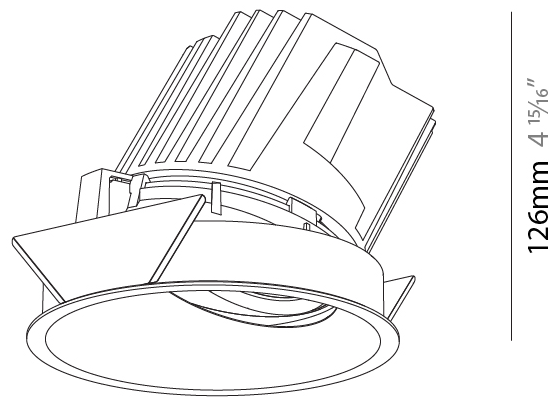

PHYSICAL

Shape: Round
Diameter (mm): 139
Diameter (in): 5 1/2
Height (mm): 126
Height (in): 4 15/16
Ceiling Thickness (mm): 10 / 12.5 / 15
Ceiling Thickness (in): 3/8 or 1/2 or 9/16
Min. Recessing Depth (mm): 140
Min. Recessing Depth (in): 5 1/2
Light Distribution: Adjustable / Asymmetric
Weight (kg): 0.811
Weight (lbs): 1.79
Fixture Finish: SSR / BKV / CWI / CRY / HAB / UFT / ITA / RUA / FTG / MYG / LOD / PUS / FRO / FUP / KIA / POP / BLS / SPG / MEY / GOH / GUM / CHC / COM / ABZ / JAG / OBR / MOS / ROR
Fixture Material: Aluminum Die Cast
Cut-out Measurements: 130mm / 5 1/8"

ELECTRICAL

Lamp Type: LED (Zhaga Standard)
Input Wattage (W): 13.2 / 16.5
Total Output Wattage (W): 12 / 14
Dimming: Tri-Mode (Non-Dimming and Phase Dimming (120Vac only) and 0-10V Dimming)
Driver Included: No
Driver Location: Recessed Housing
Driver Type: Constant Current - Universal
Driver Class: Class 2
Housing: See components
Input Voltage (V): 120 - 277
Constant Current (MA): 350

LED

Number of LEDs: 1
Color Temperature (°K): 2700 / 3000 / 3500 / 4000
Max. Delivered Lumen (lm): 690 / 760 / 823 / 840
Nominal Lumen (lm): 960 / 1070 / 1156 / 1180
CRI: >90 CRI
Lamp Life (hrs): 50000

OPTICAL

Reflector°: 10
Adjustability: Fixed

RATINGS AND CERTIFICATIONS

Certified By: Certified for North American Standards
IP rating: IP20

126mm 4 15/16"

Ø 125mm 4 15/16"

Ø 139mm 5 1/2"