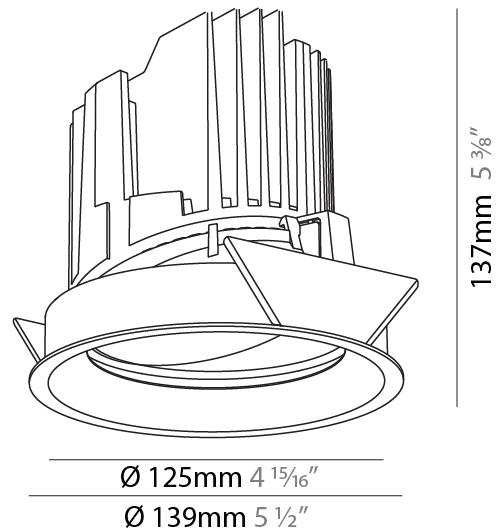

PHYSICAL

Shape: Round
Diameter (mm): 139
Diameter (in): 5 1/2
Height (mm): 137
Height (in): 5 3/8
Ceiling Thickness (mm): 10 / 12.5 / 15
Ceiling Thickness (in): 3/8 or 1/2 or 9/16
Min. Recessing Depth (mm): 150
Min. Recessing Depth (in): 5 7/8
Light Distribution: Adjustable / Downlight
Weight (kg): 0.849
Weight (lbs): 1.87
Fixture Finish: SSR / BKV / CWI / CRY / HAB / UFT / ITA / RUA / FTG / MYG / LOD / PUS / FRO / FUP / KIA / POP / BLS / SPG / MEY / GOH / GUM / CHC / COM / ABZ / JAG / OBR / MOS / ROR
Fixture Material: Aluminum Die Cast
Cut-out Measurements: 130mm / 5 1/8"

ELECTRICAL

Lamp Type: LED (Zhaga Standard)
Input Wattage (W): 13.2 / 16.5
Total Output Wattage (W): 12 / 14
Dimming: Tri-Mode (Non-Dimming and Phase Dimming (120Vac only) and 0-10V Dimming)
Driver Included: No
Driver Location: Recessed Housing
Driver Type: Constant Current - Universal
Driver Class: Class 2
Housing: See components
Input Voltage (V): 120 - 277
Constant Current (MA): 350

LED

Number of LEDs: 1
Color Temperature (°K): 2700 / 3000 / 3500 / 4000
Max. Delivered Lumen (lm): 810 / 900 / 970 / 990
Nominal Lumen (lm): 960 / 1070 / 1156 / 1180
CRI: >90 CRI
Efficiency (%): 0.905
Lamp Life (hrs): 50000

OPTICAL

Reflector°: 10
Adjustability: Rotational 355°; Tilt 30°

RATINGS AND CERTIFICATIONS

Certified By: Certified for North American Standards
IP rating: IP54